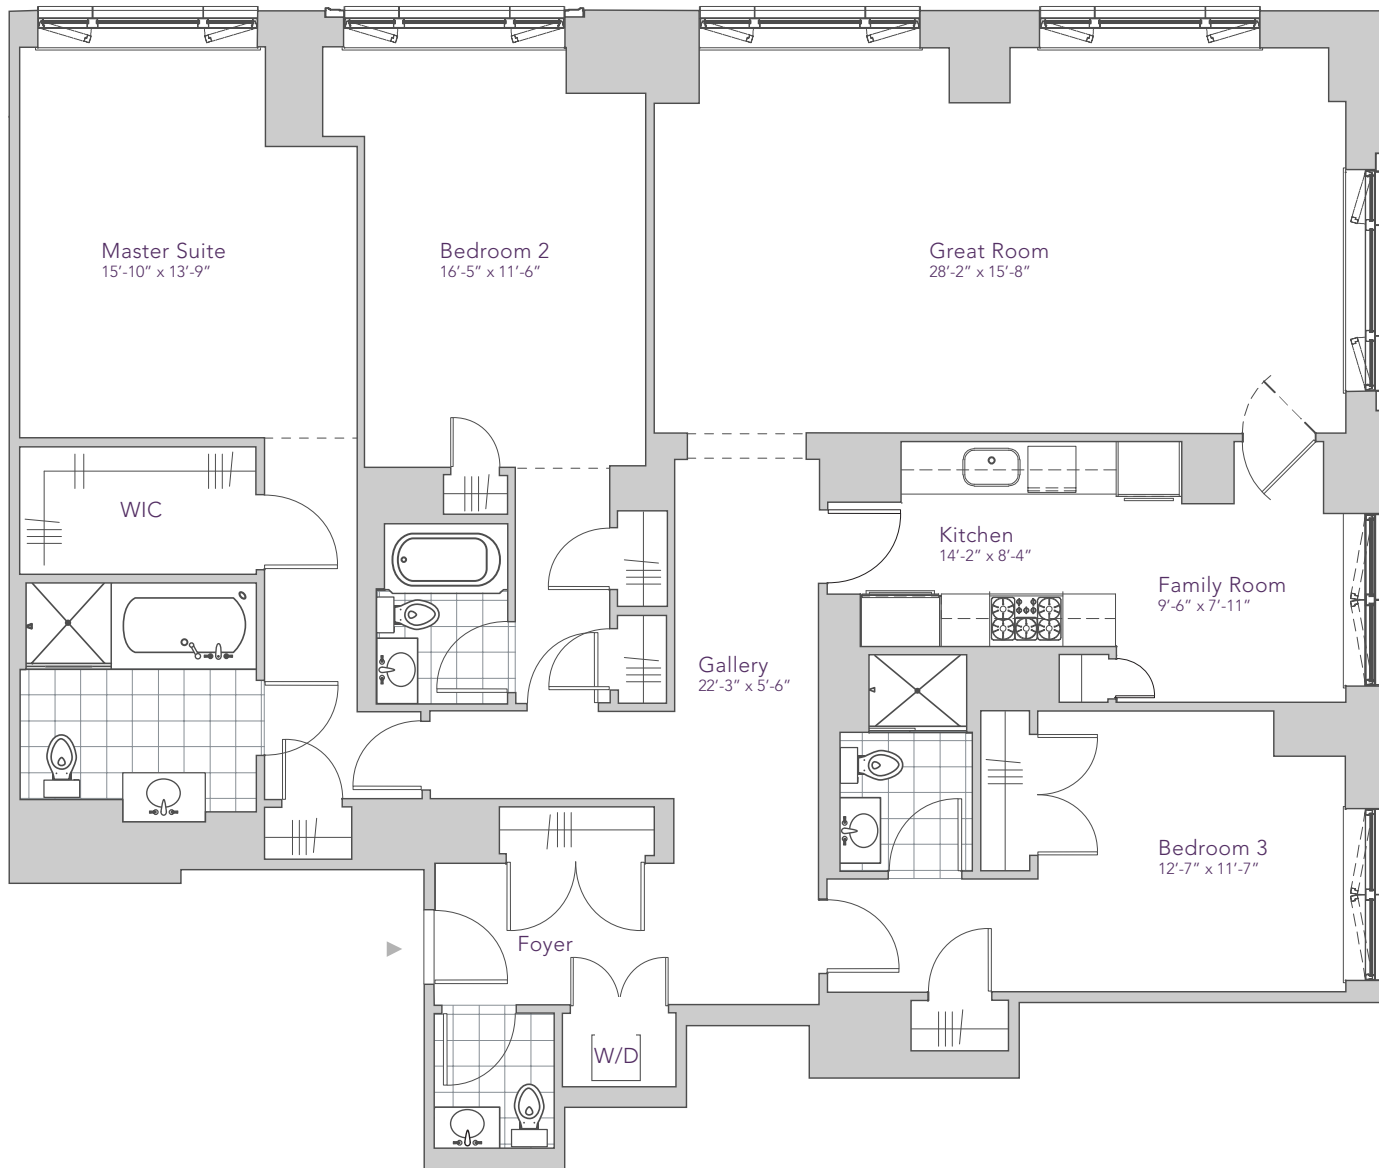

2226 Sq. Ft.  
3 Bedroom, 3.5 Bathroom

# RITTENHOUSE SQUARE

Dimensions, features and specifications are approximate and subject to field variation, as well as change without notice.