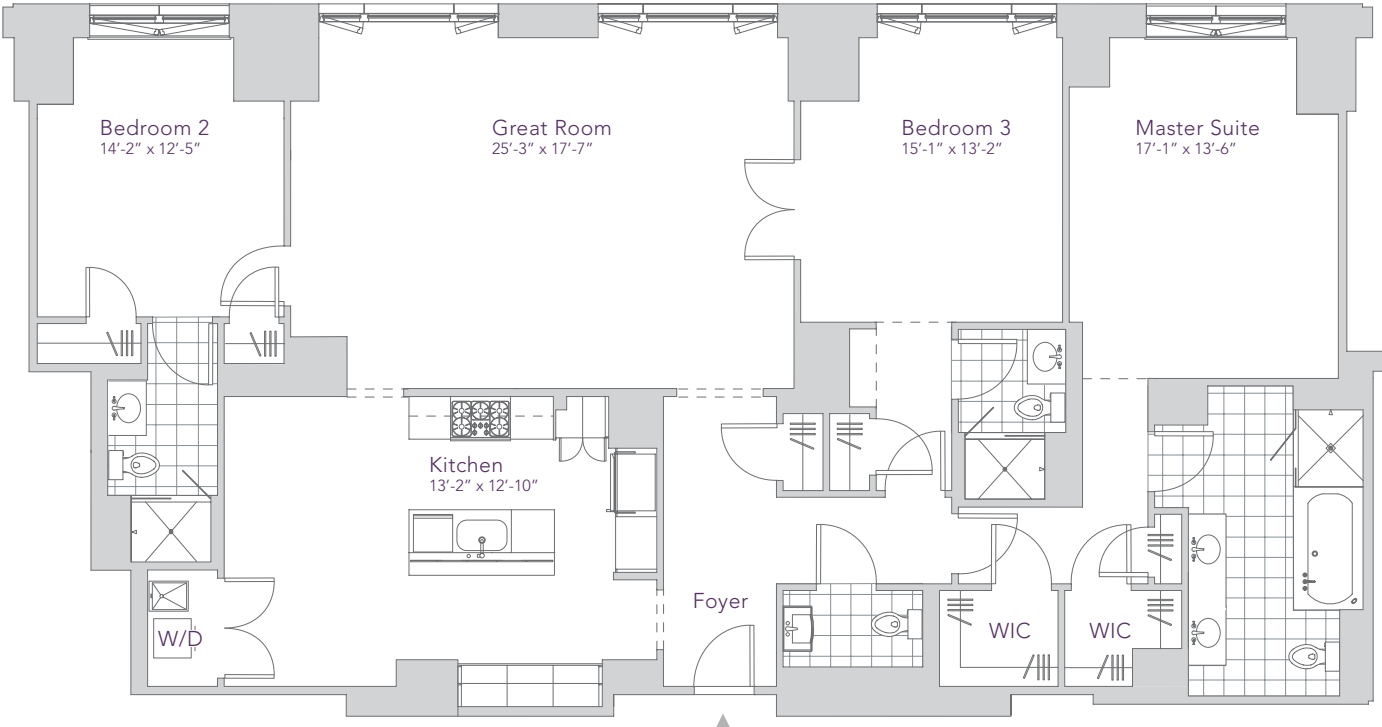

RITTENHOUSE SQUARE

2210 Sq. Ft.
3 Bedroom, 3.5 Bathroom

Dimensions, features and specifications are approximate and subject to field variation, as well as change without notice.