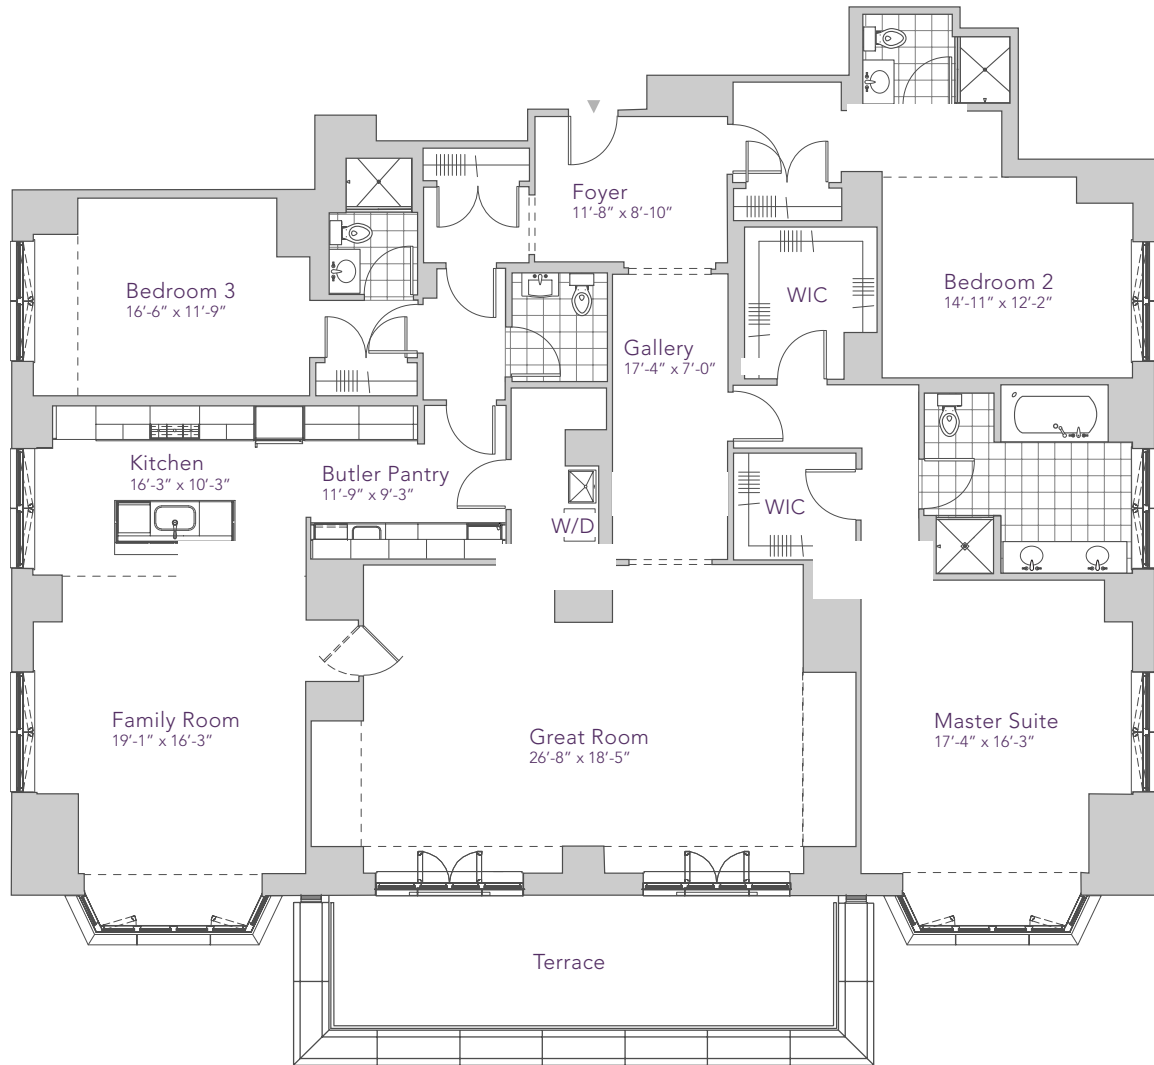

RITTENHOUSE SQUARE

3272 Sq. Ft.
327 Sq. Ft. Terrace
3 Bedroom, 3.5 Bathroom

Dimensions, features and specifications are approximate and subject to field variation, as well as change without notice.