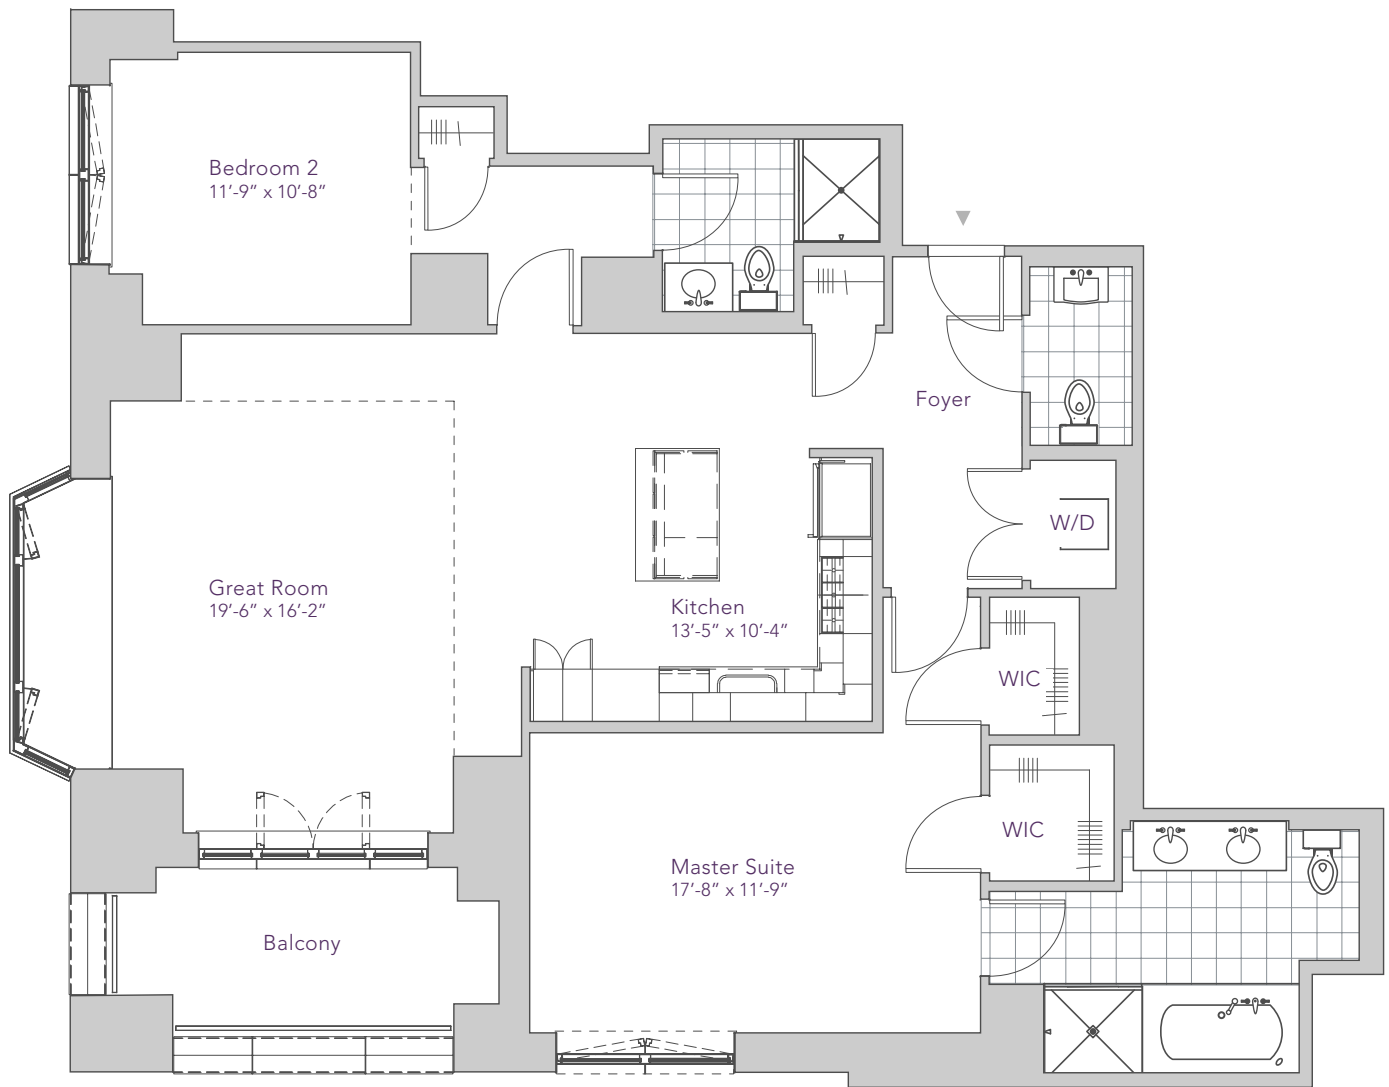

RITTENHOUSE SQUARE

1505 Sq. Ft.
133 Sq. Ft. Balcony
2 Bedroom, 2.5 Bathroom

Dimensions, features and specifications are approximate and subject to field variation, as well as change without notice.