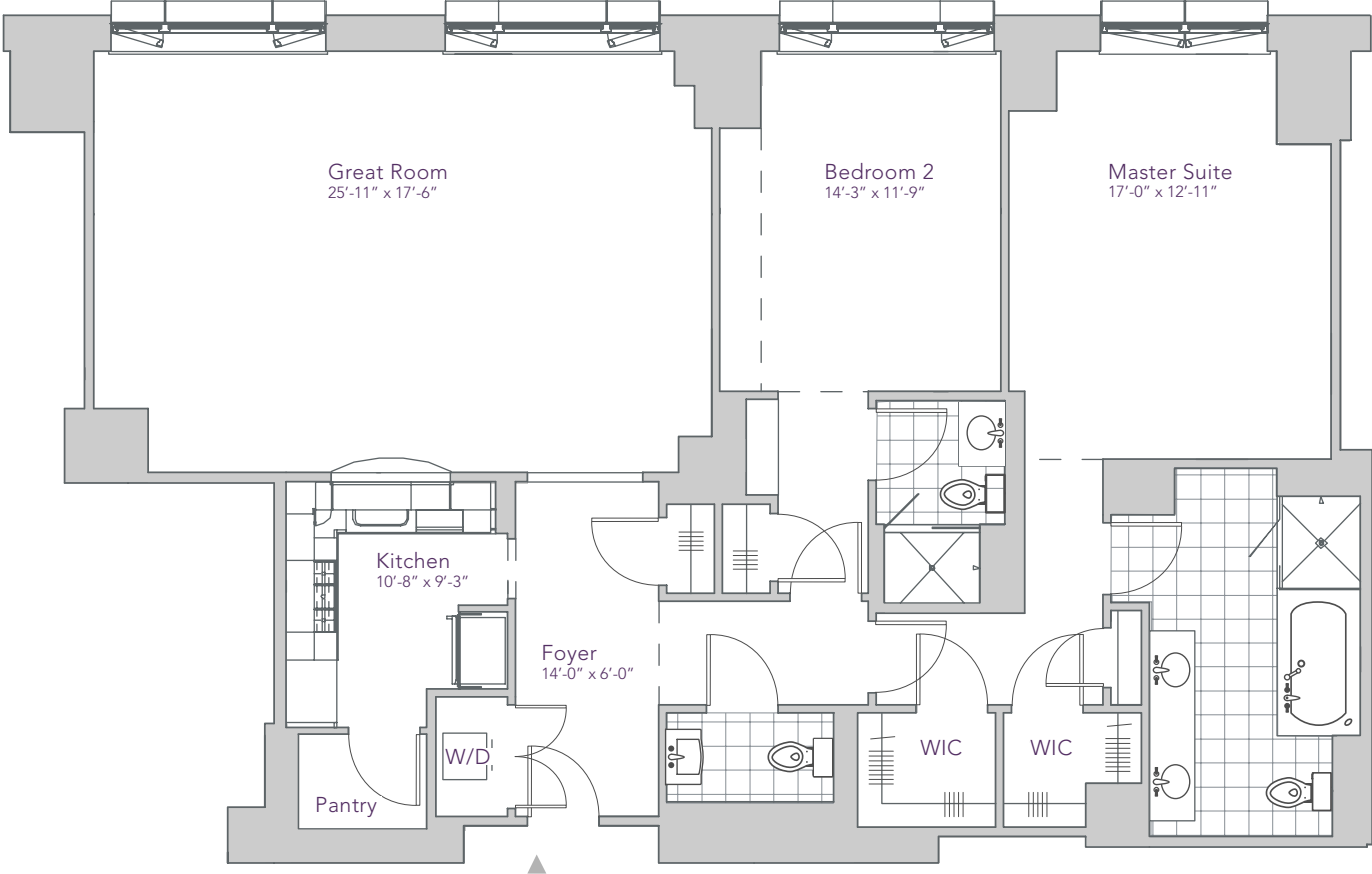

RITTENHOUSE SQUARE

1701 Sq. Ft.
2 Bedroom, 2.5 Bathroom

Dimensions, features and specifications are approximate and subject to field variation, as well as change without notice.