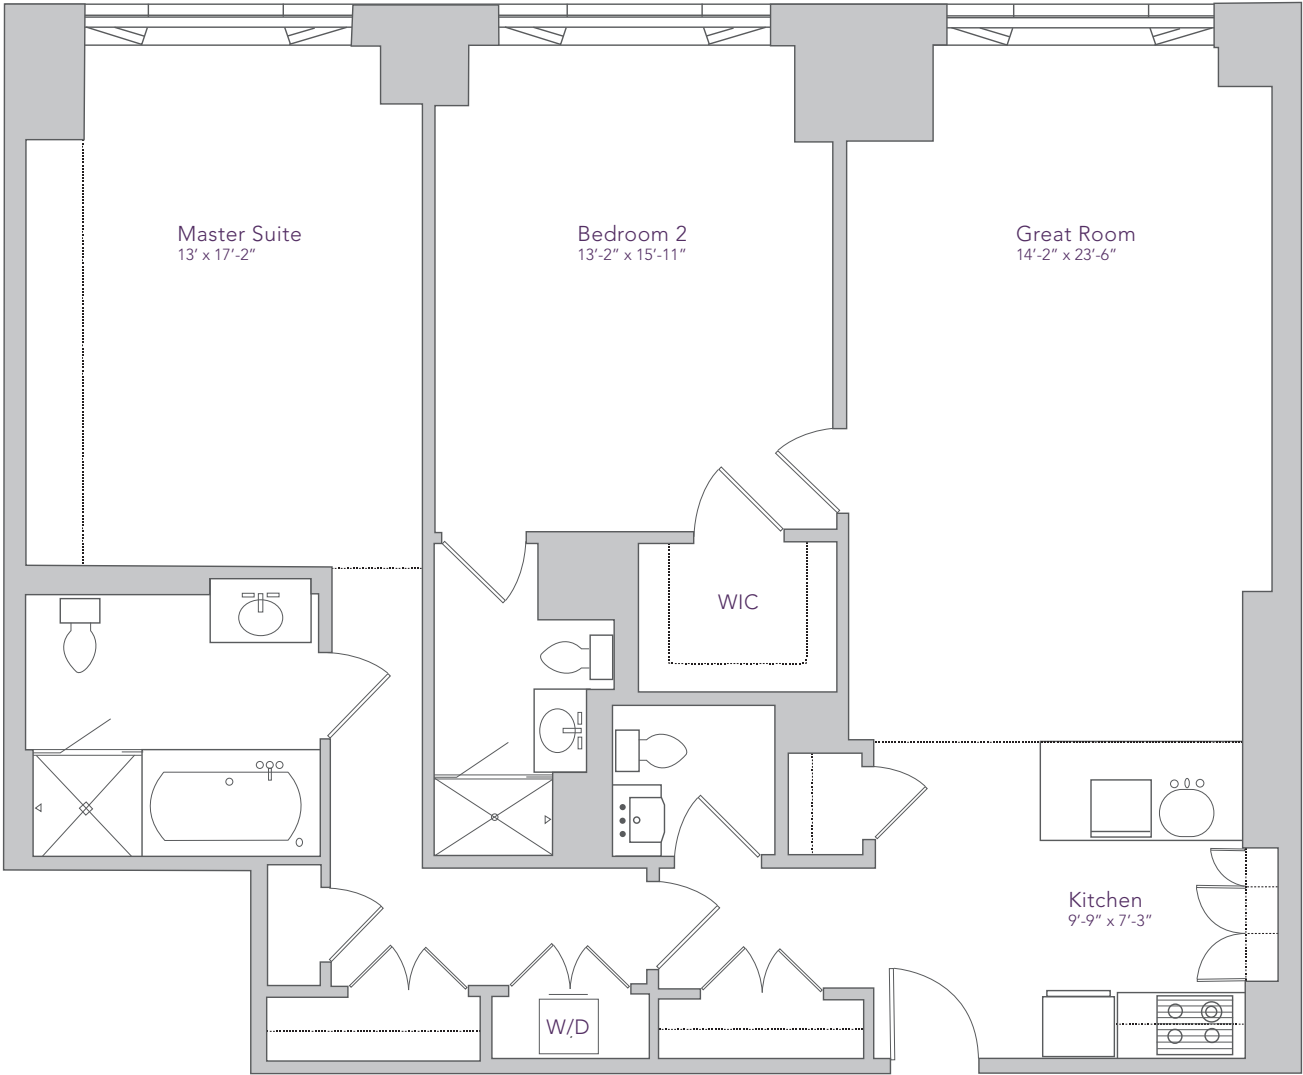

RITTENHOUSE SQUARE

1397 Sq. Ft.
2 Bedroom, 2.5 Bathroom

Dimensions, features and specifications are approximate and subject to field variation, as well as change without notice.