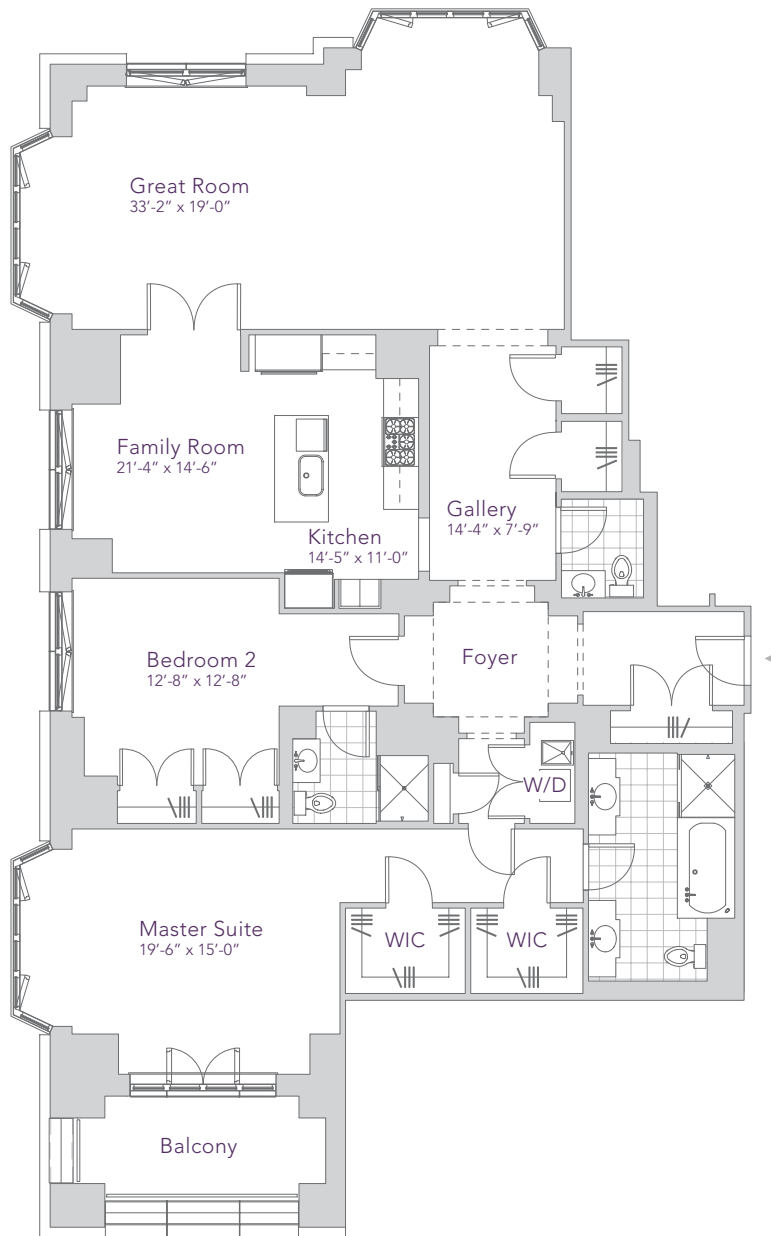

# RITTENHOUSE SQUARE

2294 Sq. Ft.  
134 Sq. Ft. Balcony  
2 Bedroom, 2.5 Bathroom

Dimensions, features and specifications are approximate and subject to field variation, as well as change without notice.