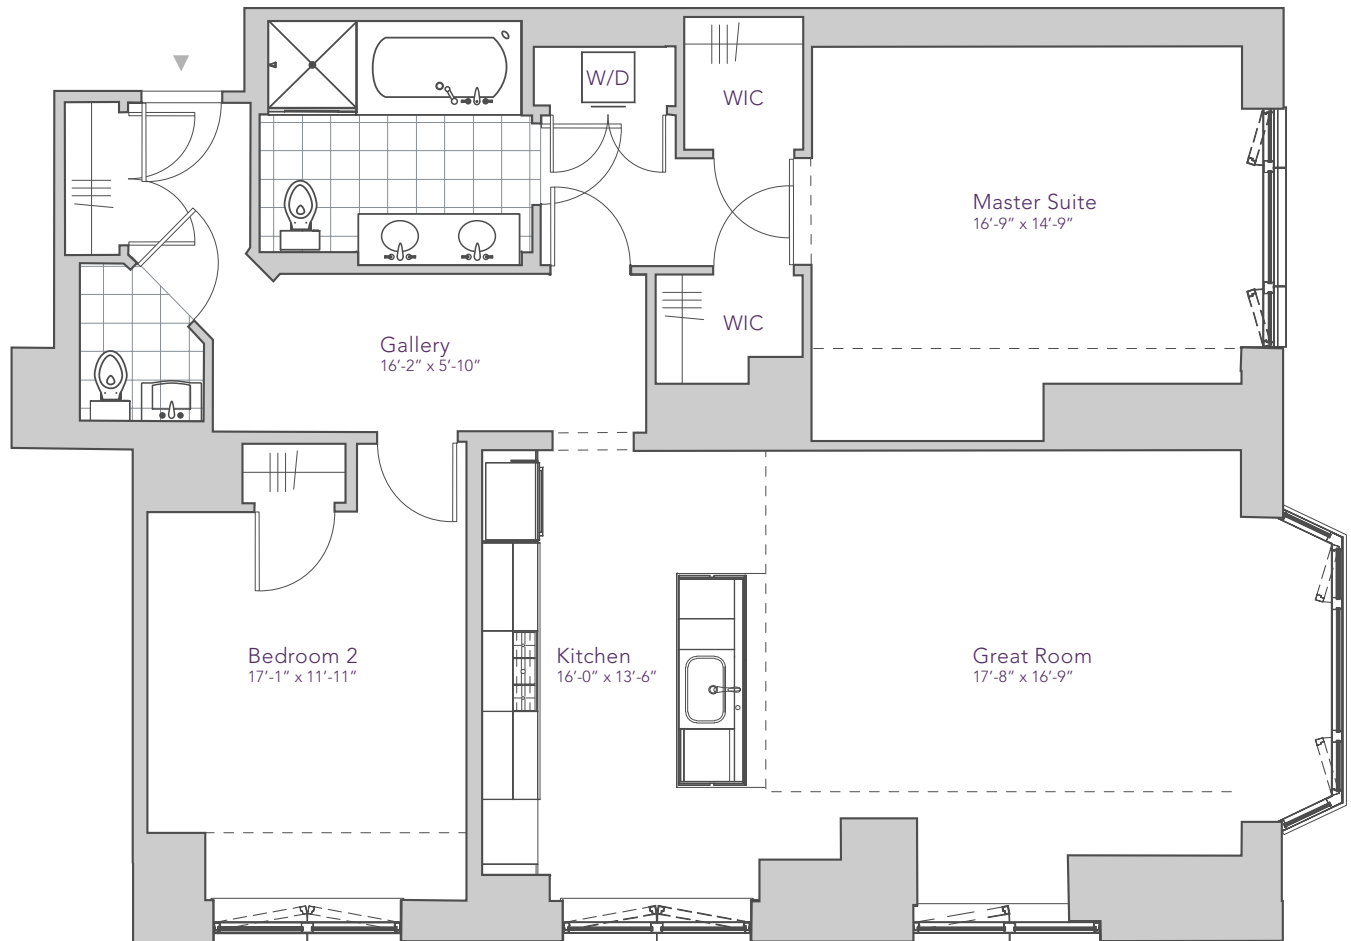

RITTENHOUSE SQUARE

1526 Sq. Ft.
2 Bedroom, 1.5 Bathroom

Dimensions, features and specifications are approximate and subject to field variation, as well as change without notice.