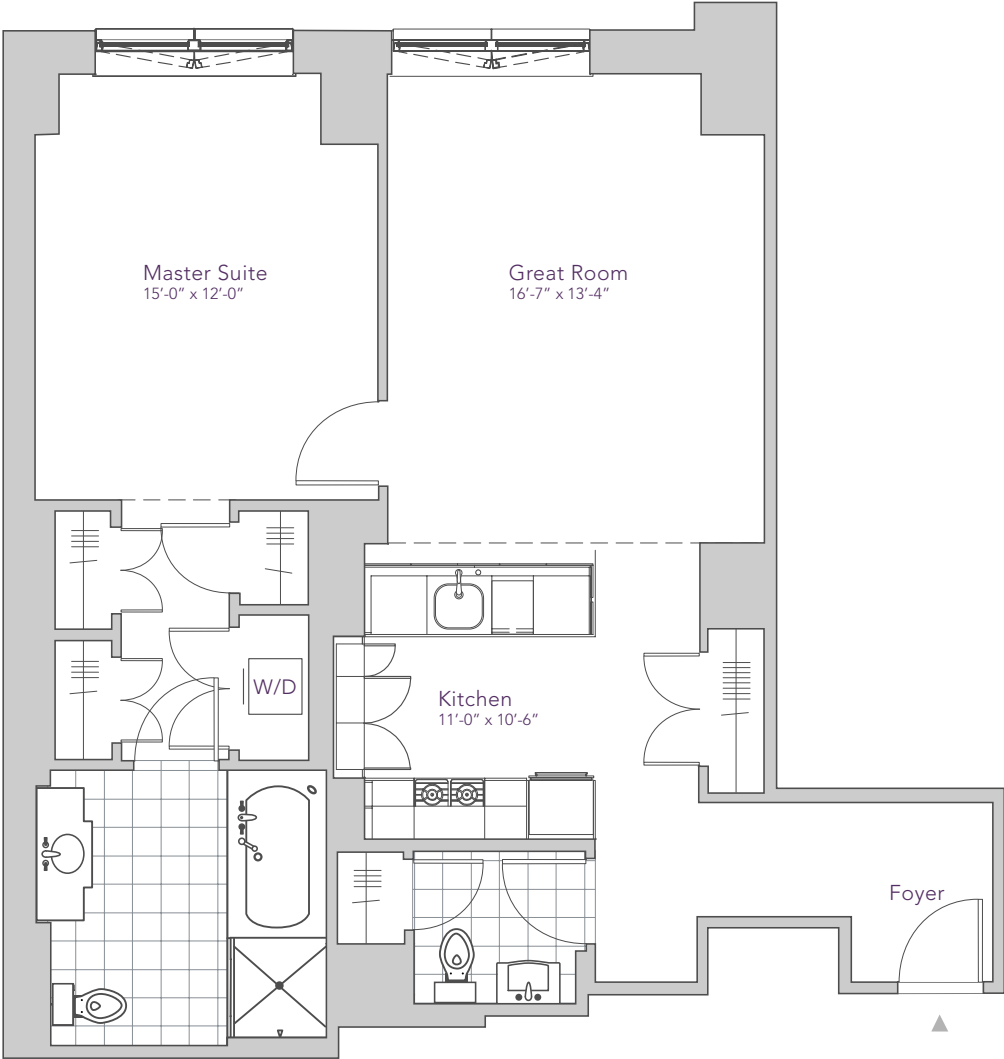

RITTENHOUSE SQUARE

993 Sq. Ft.
1 Bedroom, 1.5 Bathroom

Dimensions, features and specifications are approximate and subject to field variation, as well as change without notice.