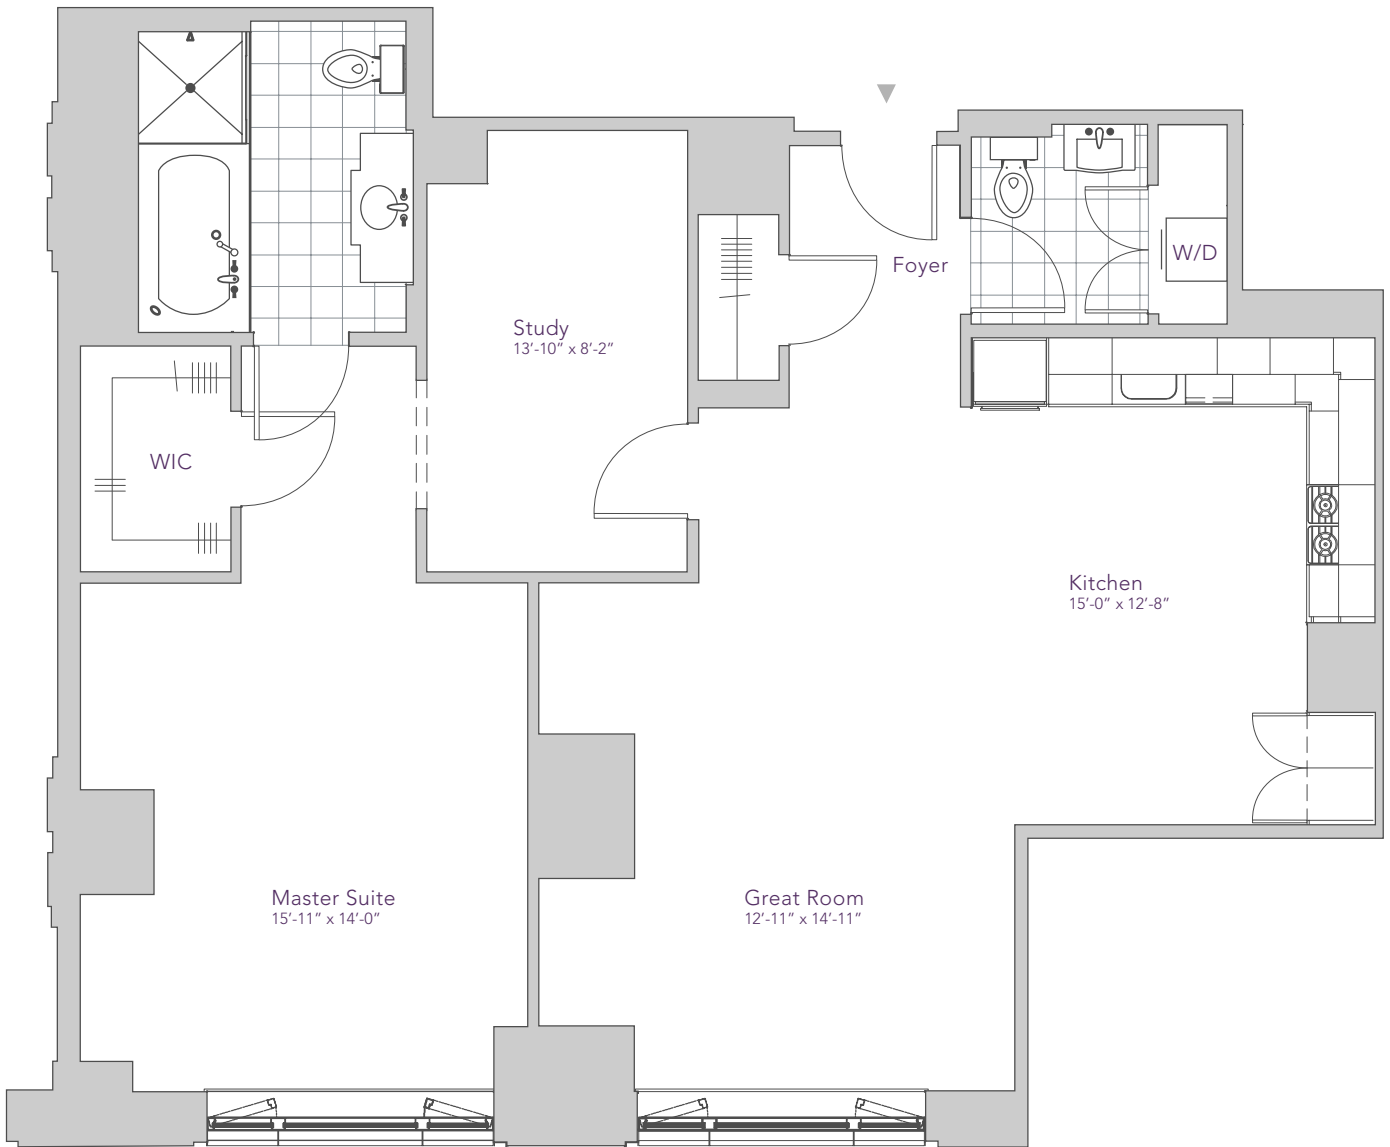

1223 Sq. Ft.  
1 Bedroom, 1.5 Bath

# RITTENHOUSE SQUARE

Dimensions, features and specifications are approximate and subject to field variation, as well as change without notice.